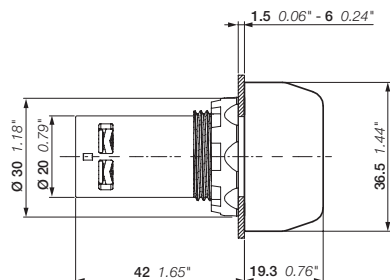

Compact range

Heavy duty pushbuttons

15FC151025V0001

CP6-10R-11

15FC151024V0001

CP6-10G-11

15FC151023V0001

CP6-10B-11

Description

Silicone rubber cap.

Color	Contacts	Type	Order code	Pkg qty	Weight (1 pce)
● Red	1 1	CP6-10R-11	1SFA619105R1071	10	0.031
	2 0	CP6-10R-20	1SFA619105R1021	10	0.031
	0 2	CP6-10R-02	1SFA619105R1051	10	0.031
● Green	1 1	CP6-10G-11	1SFA619105R1072	10	0.031
	2 0	CP6-10G-20	1SFA619105R1022	10	0.031
● Black	1 1	CP6-10B-11	1SFA619105R1076	10	0.031
	2 0	CP6-10B-20	1SFA619105R1026	10	0.031
	0 2	CP6-10B-02	1SFA619105R1056	10	0.031

CP6

Dimensions (mm, inches)